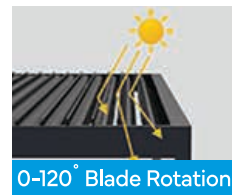

Aluminum Colors Standard

SUNSPACE

1.800.755.3365

sunspaceunrooms.com

Sunspace reserves the right to change, modify, discontinue products and or features from time to time. Always confirm product availability with your local independent dealer.