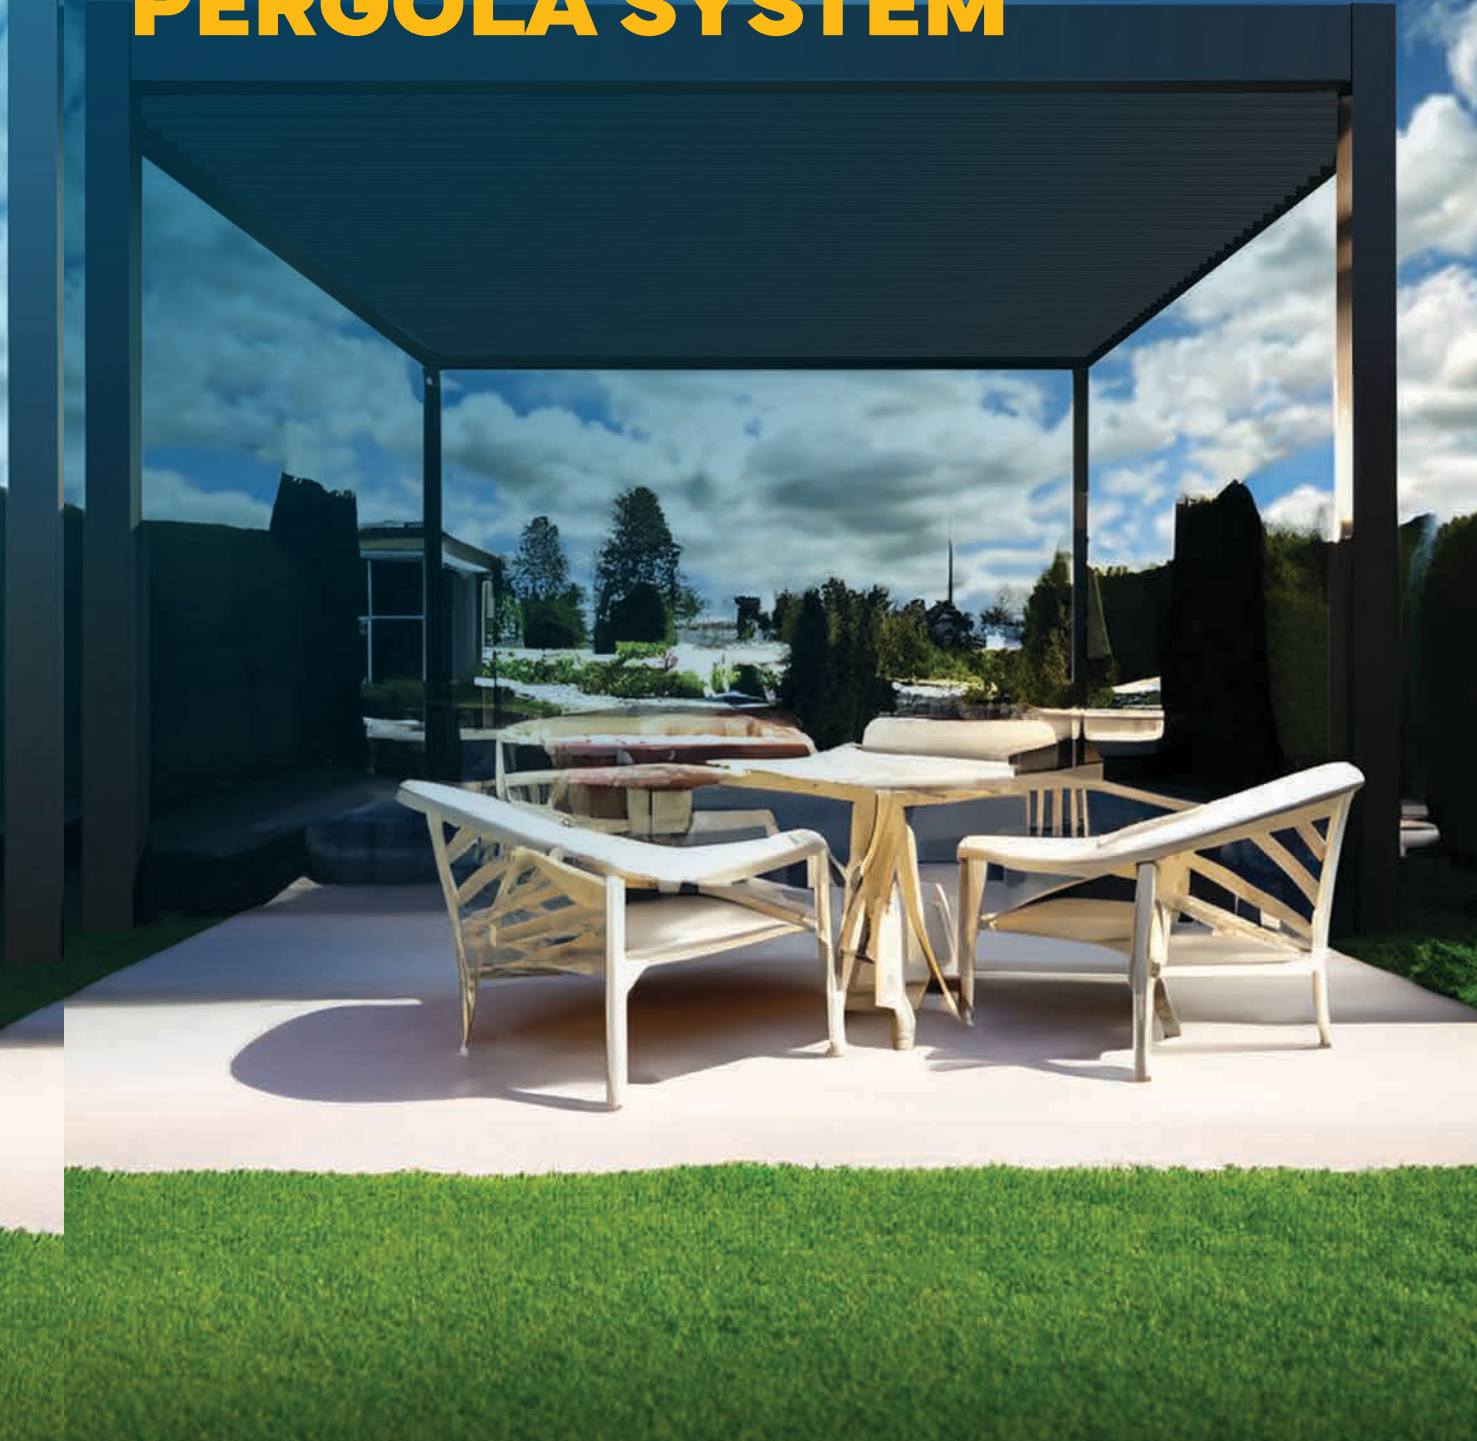

SUNSPACE

LOUVERED PERGOLA SYSTEM

LOUVERED PERGOLA SYSTEM

Step into your own tranquil haven with our spacious and comfortable Louvered Pergola. Craft a unique sanctuary where you can unwind, recharge, and create lasting memories. Whether you're savoring a delightful family meal, basking in the warmth of a summer evening, or celebrating with friends, our pergola provides the perfect backdrop for relaxation and joy. Embrace the charm of outdoor living and elevate your outdoor space.

- Heavy Duty Aluminum Louvered Pergola - Motorized
- Freestanding, Multi-section or Attach-to-wall configurations available.
- Spans of 197" projection x 275" Wide (4 Posts)
- Closed louvered Loading capacity of 70 lbs per square foot
- Wind load capacity of 70M/S (157 mph or 252 kph)
- Remote controlled operated louvers with LED brightness control
- LED Light System: Blade Built in LED Strip lighting
- Waterproof, IP67 level waterproof certification
- 100% Aluminum: 6063-T5, Robust powder coated surface
- Wide Gutter design for optimal drainage