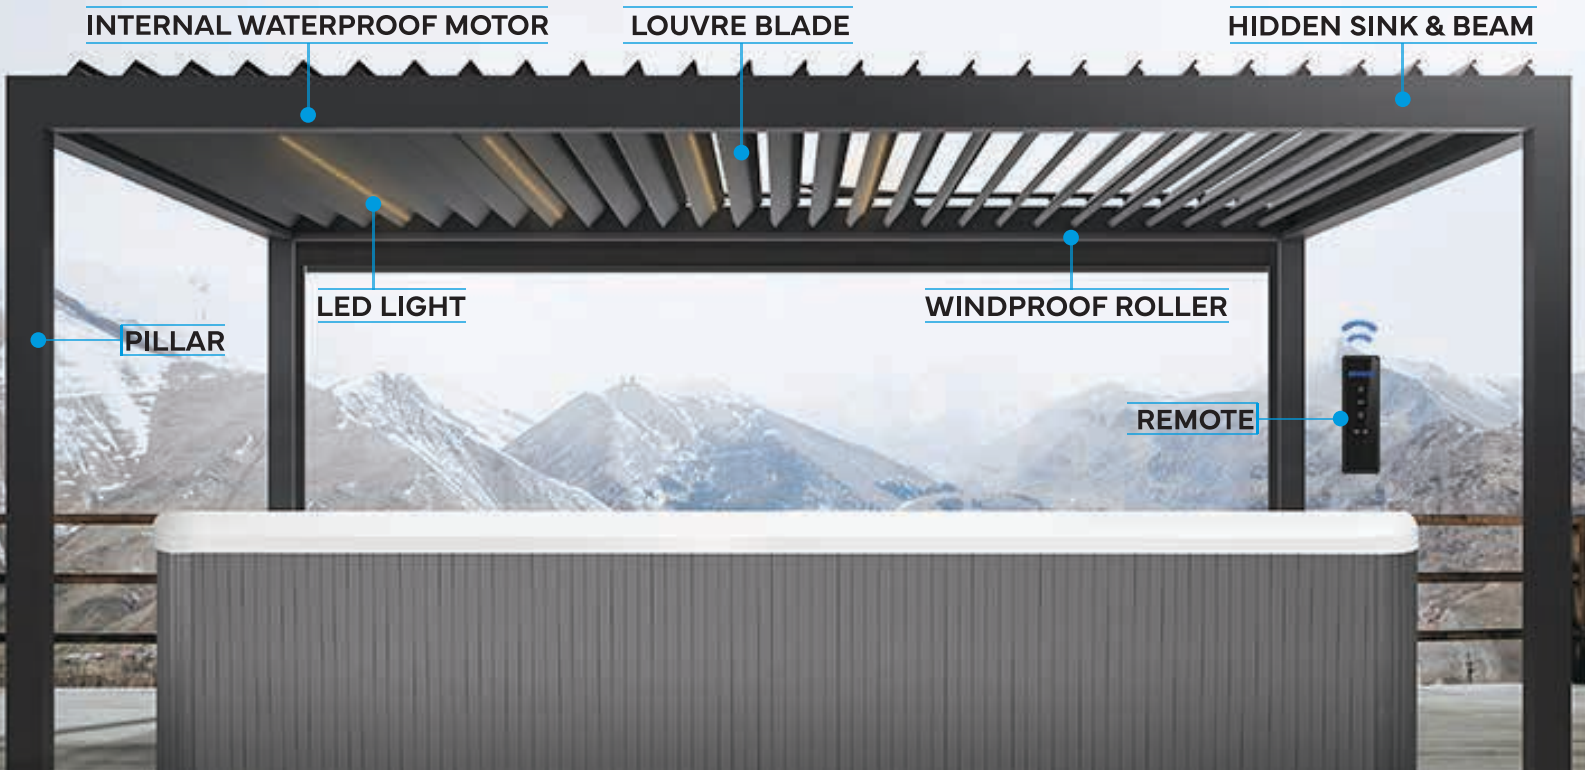

SUNSPACE

LOUVERED PERGOLA SYSTEM

LOUVERED PERGOLA SYSTEM

Step into your own tranquil haven with our spacious and comfortable Louvered Pergola. Craft a unique sanctuary where you can unwind, recharge, and create lasting memories. Whether you're savoring a delightful family meal, basking in the warmth of a summer evening, or celebrating with friends, our pergola provides the perfect backdrop for relaxation and joy. Embrace the charm of outdoor living and elevate your outdoor space.

- Heavy Duty Aluminum Louvered Pergola - Motorized
- Freestanding, Multi-section or Attach-to-wall configurations available.
- Spans of 197" projection x 275" Wide (4 Posts)
- Closed louvered Loading capacity of 70 lbs per square foot
- Wind load capacity of 70M/S (157 mph or 252 kph)
- Remote controlled operated louvers with LED brightness control
- LED Light System: Blade Built in LED Strip lighting
- Waterproof, IP67 level waterproof certification
- 100% Aluminum: 6063-T5, Robust powder coated surface
- Wide Gutter design for optimal drainage