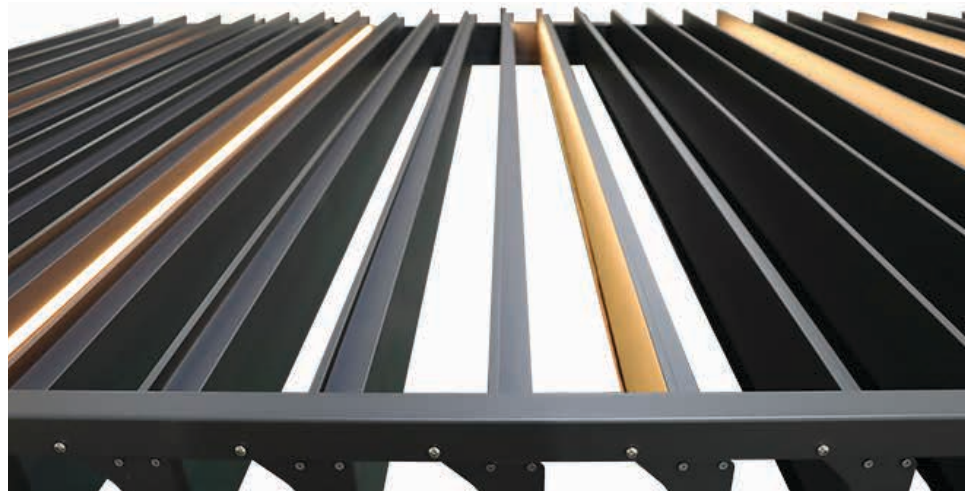

Aluminum Colors Standard

SUNSPACE

1.800.755.3365

sunspaceunrooms.com

Sunspace reserves the right to change, modify, discontinue products and or features from time to time. Always confirm product availability with your local independent dealer.